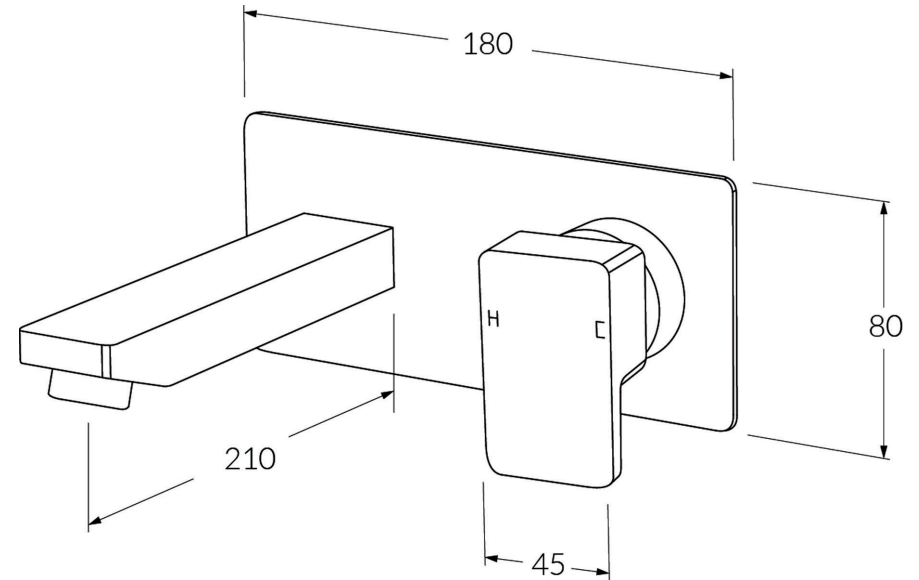

Suba Lever wall bath mixer outlet system 210mm outlet

SUSSEX

Product code

BLMOS210RH

Product features

- Designed and manufactured in Australia
- All brass construction
- 35mm ceramic disc cartridge
- Incorporating Sussex Masterfit
- Available in a range of high quality, durable finishes inc. LUXPVD®
- Minimal, refined design to complement any contemporary space
- Matching tapware, showers and accessories