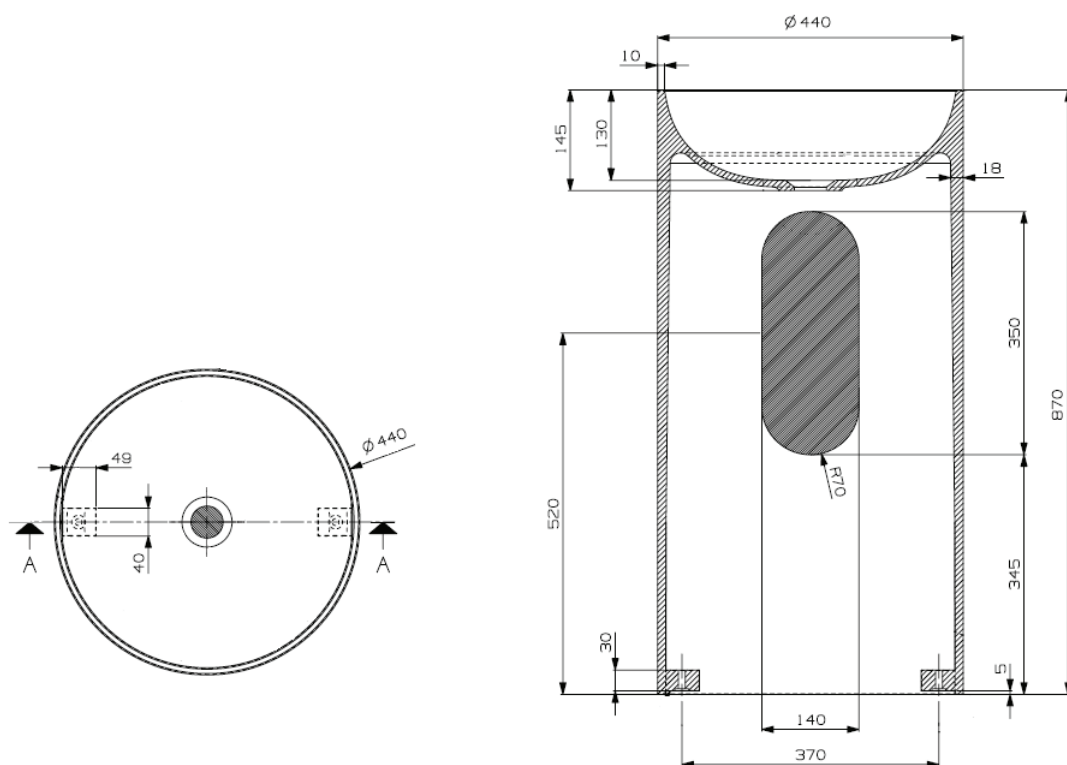

COLONNA ROUND 0 FREESTANDING BASIN

FEATURES:

MATTE WHITE SOLID SURFACE

NO OVERFLOW

35 KG

WITH FLOOR FIXING BRACKETS

MATTE WHITE WASTE INCLUDED

Domus Living basins are made by Domustone Pure®, a matte white solid surface homogeneous material in all its thickness and depth. Its velvety texture reminds natural stone, it is composed of a high percentage of natural minerals and bio-resins of vegetable origin, it is fireproof (class 1), UV resistant, hygienic, not harmful and easy to clean. The coloured finish is applied to the external surface of the bath (the surface not in direct contact with water).

All Domus Living products are made in Italy.

DOMUS LIVING

BATHROOM COLLECTIVE

Phone Number: (02) 9011-5711