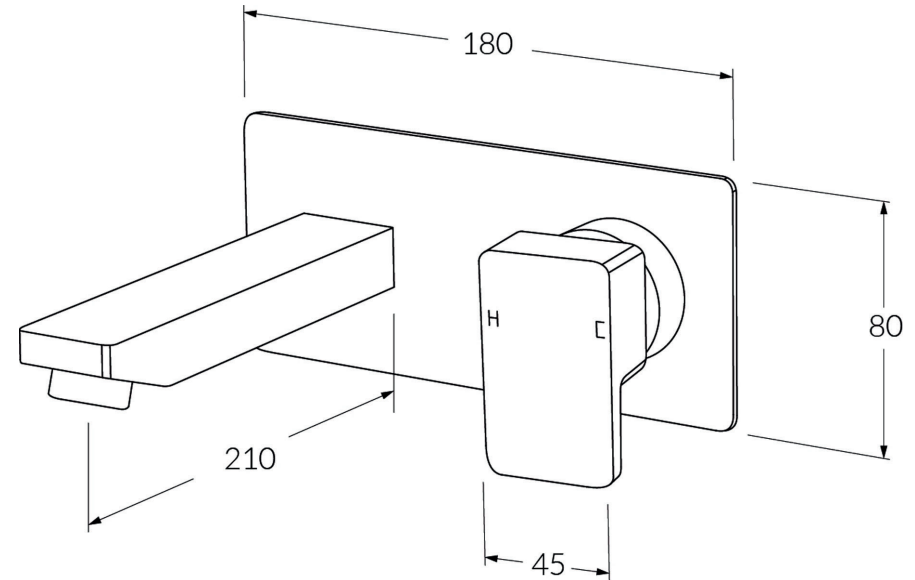

Suba  
**Lever wall basin mixer outlet system 210mm**

**SUSSEX**

**BATHROOM COLLECTIVE**

Phone Number: (02) 9011-5711

**Product code**

BLWBMS210RH

**Product features**

- Designed and manufactured in Australia
- All brass construction
- 35mm ceramic disc cartridge
- Incorporating Sussex Masterfit
- Available in a range of high quality, durable finishes inc. LUXPVD®
- Minimal, refined design to complement any contemporary space
- Matching tapware, showers and accessories