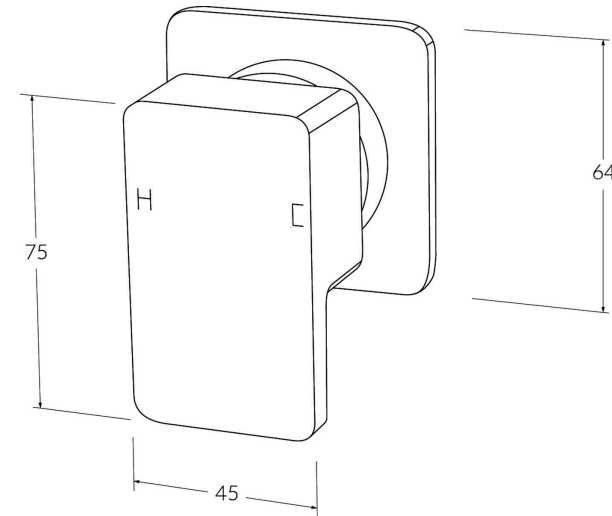

Suba Lever wall mixer

SUSSEX

Product code

BLWM

Product features

- Designed and manufactured in Australia
- All brass construction
- 35mm ceramic disc cartridge
- Available in a range of high quality, durable finishes inc. LUXPVD®
- Minimal, refined design to complement any contemporary space
- Matching tapware, showers and accessories