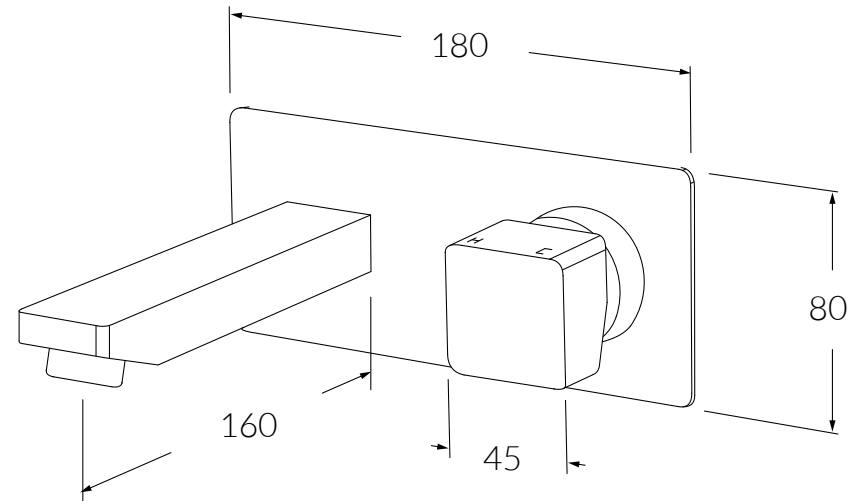

Suba Wall bath mixer outlet system 160mm outlet

SUSSEX

Product code

BMOS160RH

Product features

- Designed and manufactured in Australia
- All brass construction
- 35mm ceramic disc cartridge
- Incorporating Sussex Masterfit
- Available in a range of high quality, durable finishes inc. LUXPVD®
- Minimal, refined design to complement any contemporary space
- Matching tapware, showers and accessories