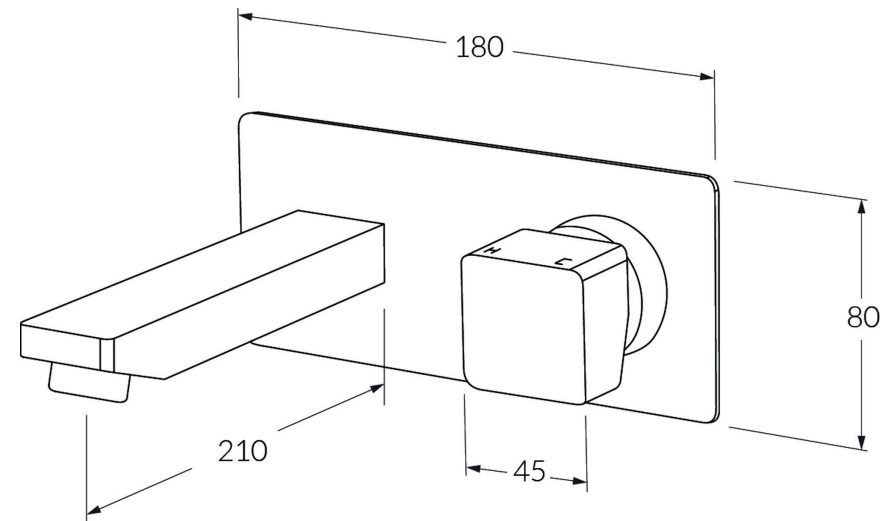

Suba Wall bath mixer outlet system 210mm outlet

SUSSEX

Product code

BMOS210RH

Product features

- Designed and manufactured in Australia
- All brass construction
- 35mm ceramic disc cartridge
- Incorporating Sussex Masterfit
- Available in a range of high quality, durable finishes inc. LUXPVD®
- Minimal, refined design to complement any contemporary space
- Matching tapware, showers and accessories