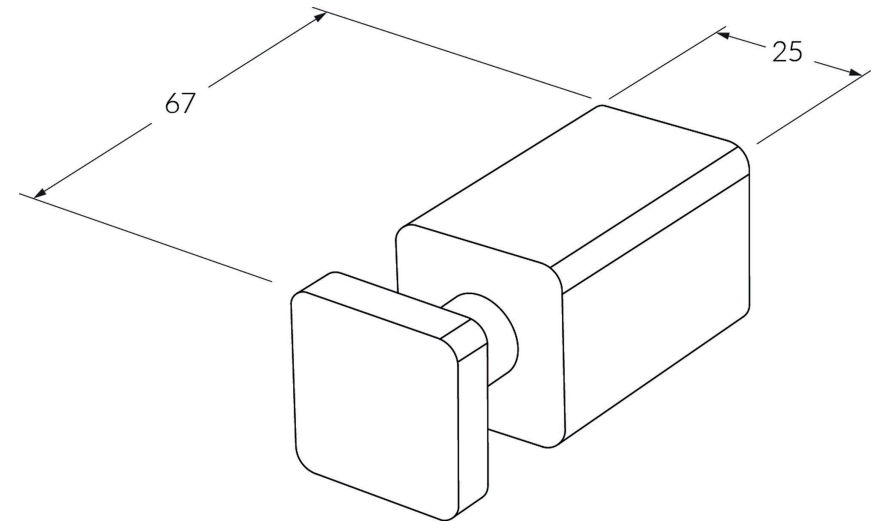

Suba Robe hook

SUSSEX

Product code

BRH

Product features

- Designed and manufactured in Australia
- All brass construction
- 2 point fixings
- Available in a range of high quality, durable finishes inc. LUXPVD®
- Minimal, refined design to complement any contemporary space
- Matching tapware, showers and accessories

Warranty

15 Year overall warranty.
Refer to Warranty sheet for
specific information.

BATHROOM COLLECTIVE

Phone Number: (02) 9011-5711