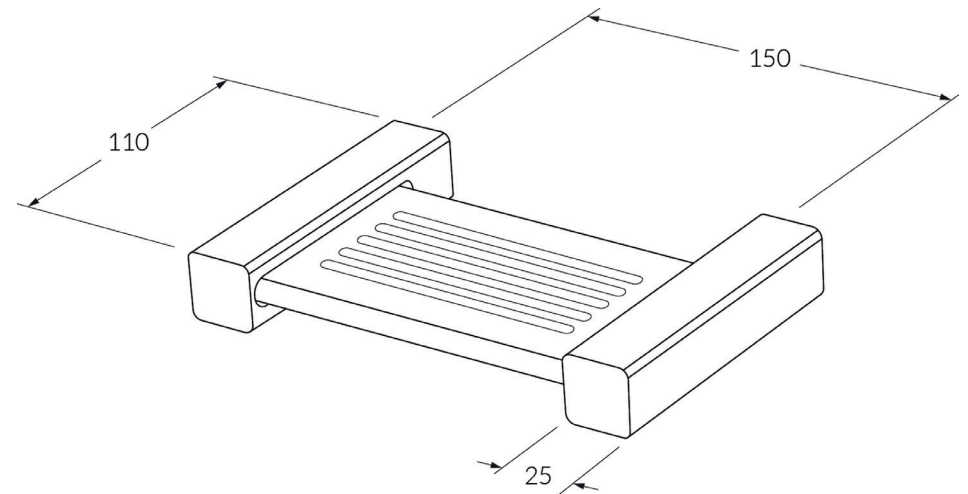

Suba Soap dish

SUSSEX

Product code

BSD

Product features

- Designed and manufactured in Australia
- All brass construction
- 2 point fixings
- Available in a range of high quality, durable finishes inc. LUXPVD®
- Minimal, refined design to complement any contemporary space
- Matching tapware, showers and accessories