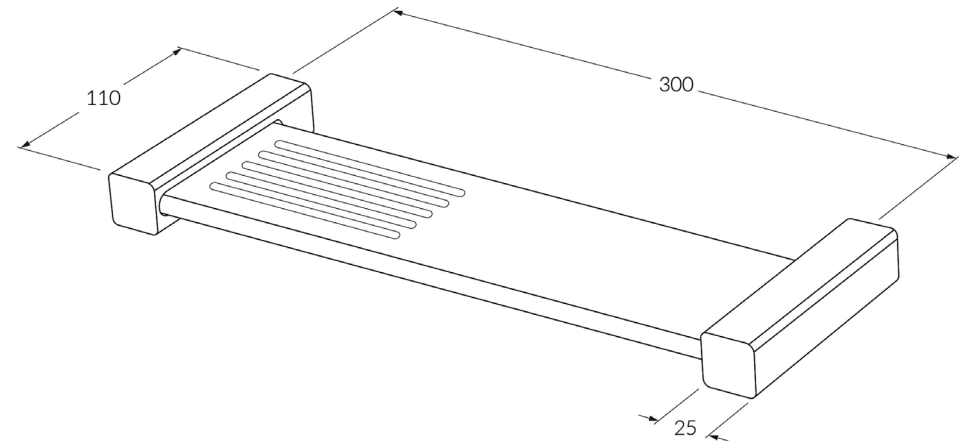

Suba Shower shelf

SUSSEX

Product code

BSS

Product features

- Designed and manufactured in Australia
- All brass construction
- 2 point fixings
- Available in a range of high quality, durable finishes inc. LUXPVD®
- Minimal, refined design to complement any contemporary space
- Matching tapware, showers and accessories