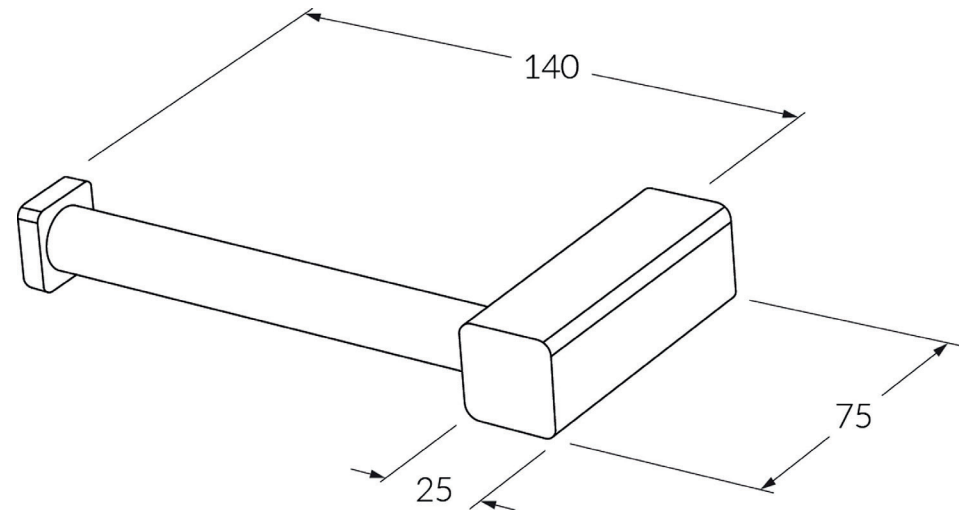

Suba Toilet roll holder

SUSSEX

Product code

BTRH

Product features

- Designed and manufactured in Australia
- All brass construction
- 2 point fixings
- Available in a range of high quality, durable finishes inc. LUXPVD®
- Minimal, refined design to complement any contemporary space
- Matching tapware, showers and accessories