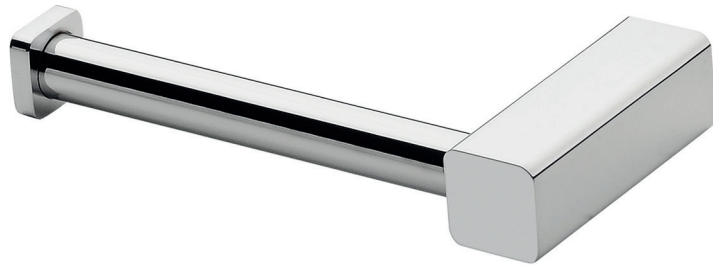

Suba Toilet roll holder

SUSSEX

Product code

BTRH

Product features

- Designed and manufactured in Australia
- All brass construction
- 2 point fixings
- Available in a range of high quality, durable finishes inc. LUXPVD®
- Minimal, refined design to complement any contemporary space
- Matching tapware, showers and accessories