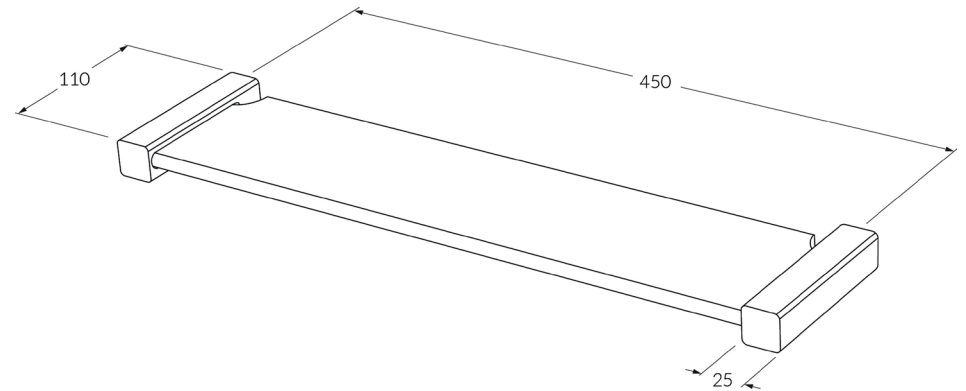

Suba Vanity shelf

SUSSEX

Product code

BVS

Product features

- Designed and manufactured in Australia
- 2 point fixings
- Available in a range of high quality, durable finishes inc. LUXPVD®
- Minimal, refined design to complement any contemporary space
- Matching tapware, showers and accessories