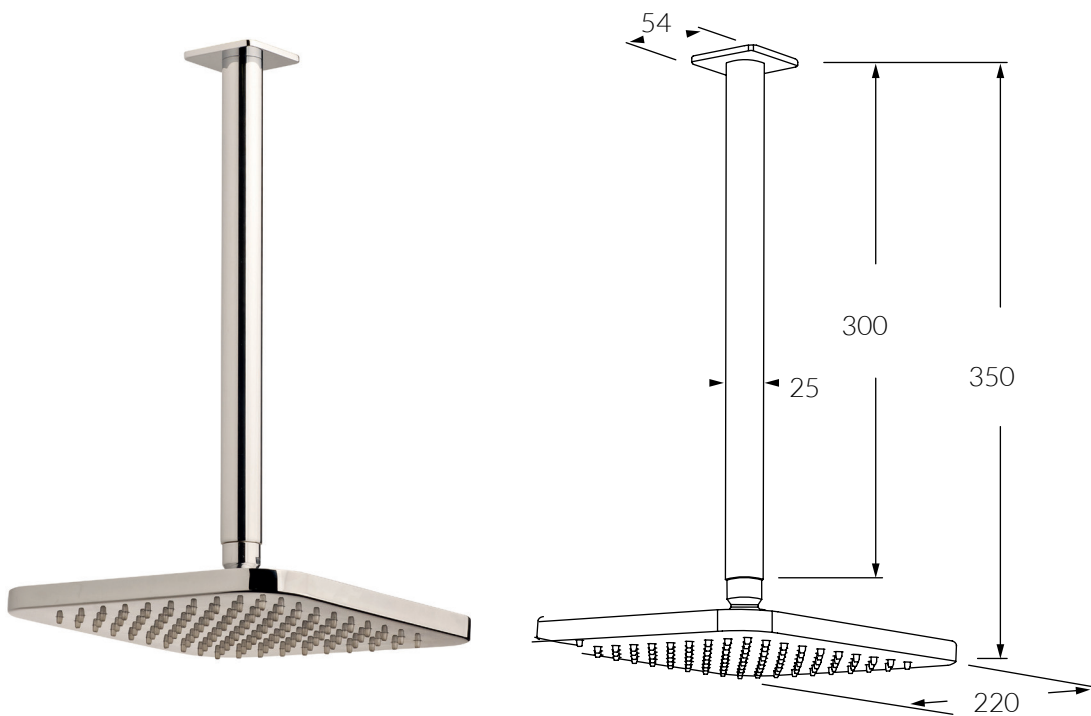

INFORMATION SHEET

Suba Vertical Shower 300mm  
with 220mm head

Product code: BVSH3-220

**BATHROOM COLLECTIVE**

Phone Number: (02) 9011-5711