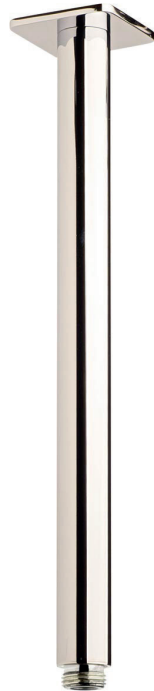

# Suba Vertical shower arm 300mm only

#### Product code

BVSHA300

#### Product features

- Designed and manufactured in Australia
- All brass construction
- Retro fitable
- Customisable
- Available in a range of high quality, durable finishes inc. LUXPVD®
- Minimal, refined design to complement any contemporary space
- Matching tapware, showers and accessories