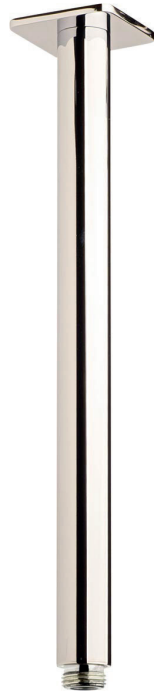

# Suba Vertical shower arm 500mm only

#### Product code

BVSHA500

#### Product features

- Designed and manufactured in Australia
- All brass construction
- Retro fitable
- Customisable
- Available in a range of high quality, durable finishes inc. LUXPVD®
- Minimal, refined design to complement any contemporary space
- Matching tapware, showers and accessories