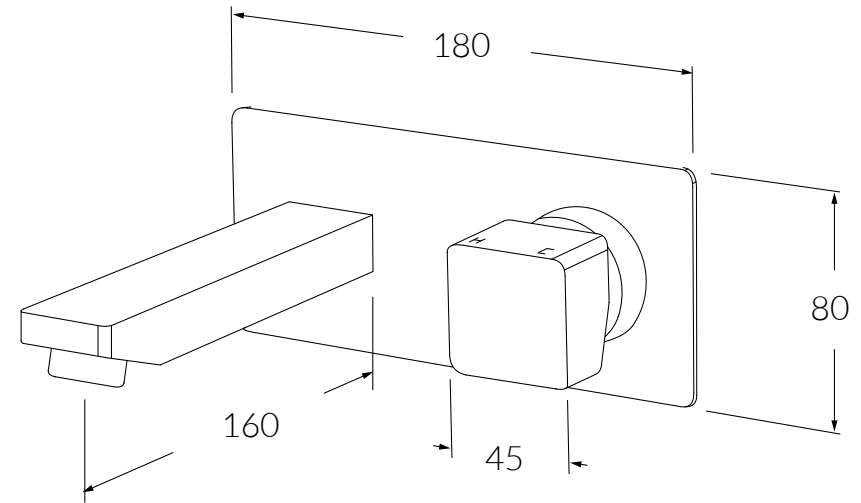

Suba Wall basin mixer outlet system 160mm

SUSSEX

Product code

BWBMS160RH

Product features

- Designed and manufactured in Australia
- All brass construction
- 35mm ceramic disc cartridge
- Incorporating Sussex Masterfit
- Available in a range of high quality, durable finishes inc. LUXPVD®
- Minimal, refined design to complement any contemporary space
- Matching tapware, showers and accessories

Warranty

15 Year overall warranty.
Refer to Warranty sheet for specific information.

Pressure rating

300 - 500kPa

Temperature rating

1 - 65°C

BATHROOM COLLECTIVE

Phone Number: (02) 9011-5711

WELS rating

6 star - 3lt/min

AS/NZS 3718:2005
LIC. 20081