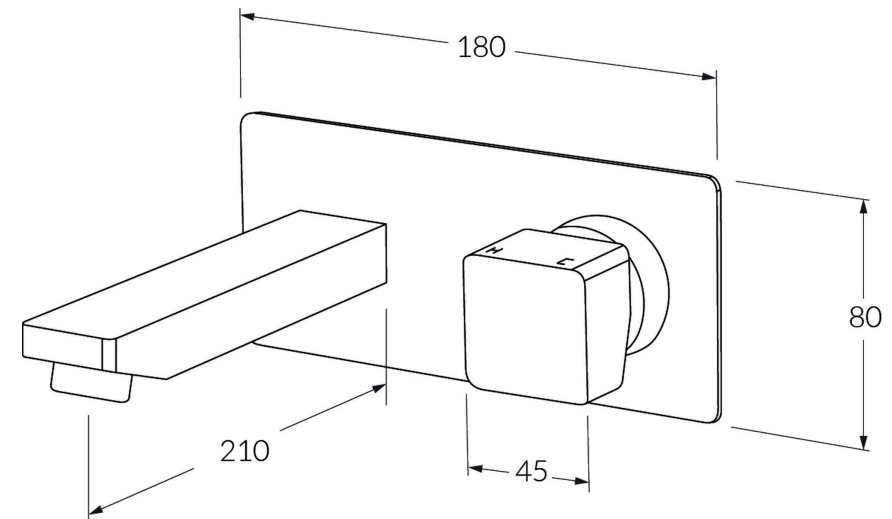

Suba
Wall basin mixer outlet system 210mm

SUSSEX

BATHROOM COLLECTIVE

Phone Number: (02) 9011-5711

Product code

BWBMS210RH

Product features

- Designed and manufactured in Australia
- All brass construction
- 35mm ceramic disc cartridge
- Incorporating Sussex Masterfit
- Available in a range of high quality, durable finishes inc. LUXPVD®
- Minimal, refined design to complement any contemporary space
- Matching tapware, showers and accessories

While we aim to ensure the specifications shown are correct at time of printing, Sussex Taps reserves the right to make modifications without prior notice. Always use the physical product for accurate measurements. Dimensions are subject to change without notice. All measurements are shown in millimetres.