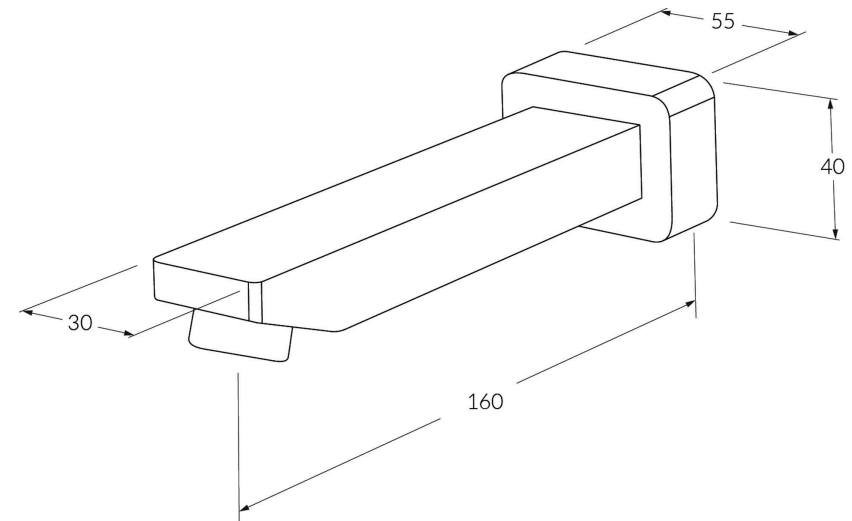

Suba Wall basin outlet 160mm

SUSSEX

BATHROOM COLLECTIVE

Phone Number: (02) 9011-5711

Product code

BWBO160

Product features

- Designed and manufactured in Australia
- All brass construction
- Retro fitable
- Available in a range of high quality, durable finishes inc. LUXPVD®
- Minimal, refined design to complement any contemporary space
- Matching tapware, showers and accessories