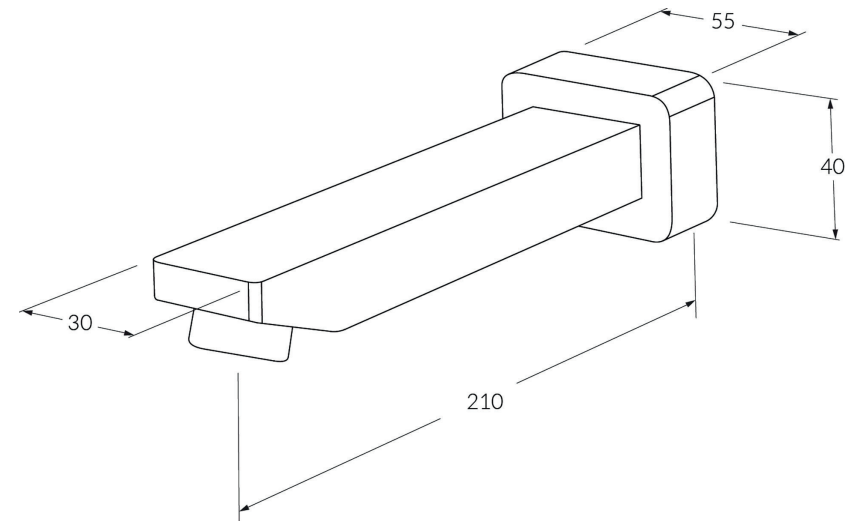

Suba Wall basin outlet 210mm

SUSSEX

BATHROOM COLLECTIVE

Phone Number: (02) 9011-5711

Product code

BWBO210

Product features

- Designed and manufactured in Australia
- All brass construction
- Retro fitable
- Available in a range of high quality, durable finishes inc. LUXPVD®
- Minimal, refined design to complement any contemporary space
- Matching tapware, showers and accessories