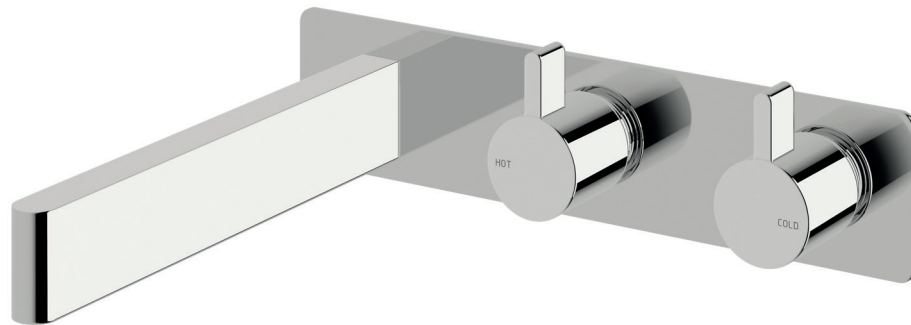

# Calibre Wall bath hostess system 200mm

#### Product code

CBHS200RH

#### Product features

- Designed and manufactured in Australia
- All brass construction
- 1/2 turn ceramic disc spindles
- Fixed handle lever
- Incorporating Sussex Masterfit
- Available in a range of high quality, durable finishes inc. LUXPVD®
- Minimal, refined design to complement any contemporary space
- Matching tapware and showers