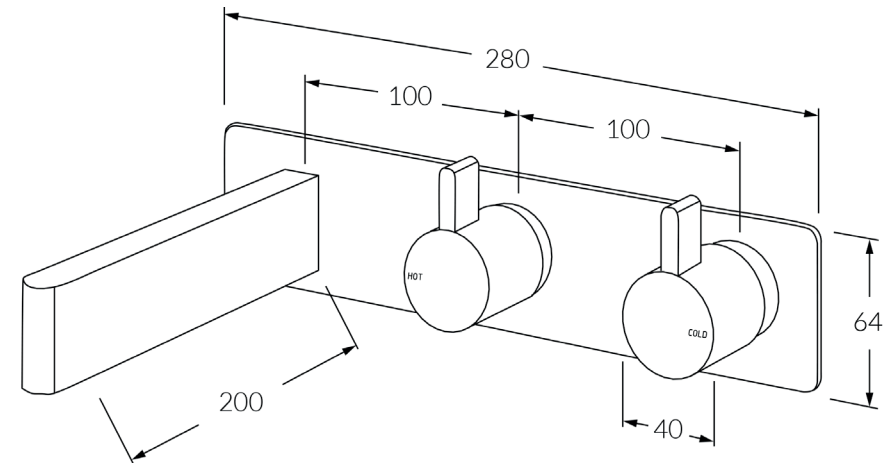

Calibre Wall bath hostess system 200mm

SUSSEX

Product code

CBHS200RH

Product features

- Designed and manufactured in Australia
- All brass construction
- 1/2 turn ceramic disc spindles
- Fixed handle lever
- Incorporating Sussex Masterfit
- Available in a range of high quality, durable finishes inc. LUXPVD®
- Minimal, refined design to complement any contemporary space
- Matching tapware and showers

Warranty

15 Year overall warranty.
Refer to Warranty sheet for specific information.

Pressure rating

300 - 500kPa

Temperature rating

1 - 65°C

BATHROOM COLLECTIVE

Phone Number: (02) 9011-5711