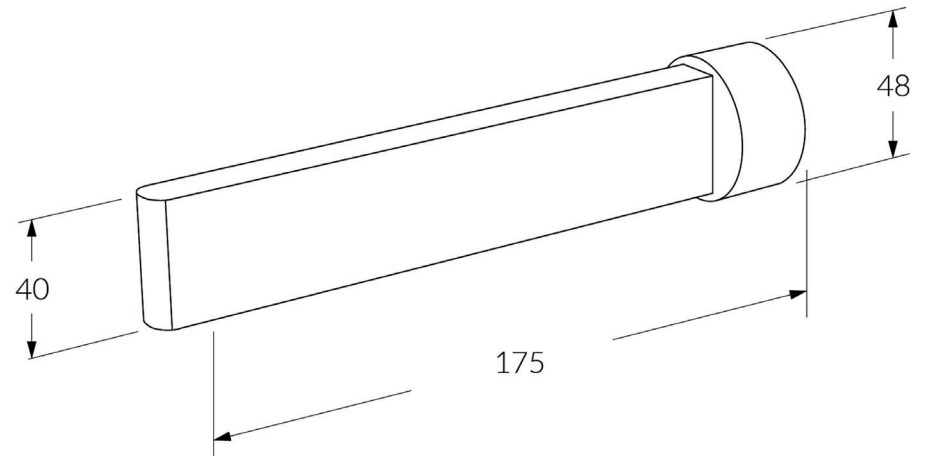

Calibre Bath outlet 175mm

SUSSEX

Product code

CBO175

Product features

- Designed and manufactured in Australia
- All brass construction
- Retro fitable
- Available in a range of high quality, durable finishes inc. LUXPVD®
- Minimal, refined design to complement any contemporary space
- Matching tapware and showers