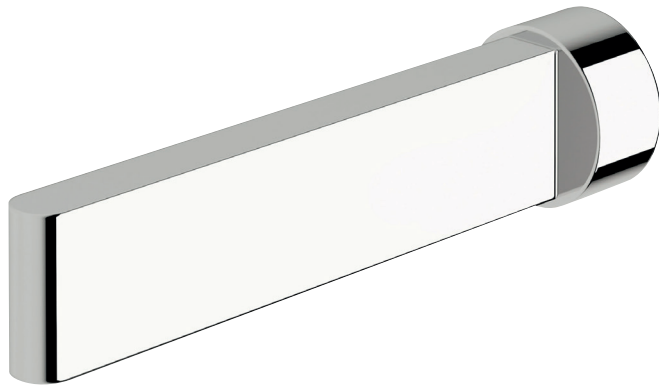

Calibre Bath outlet 175mm

SUSSEX

Product code

CBO175

Product features

- Designed and manufactured in Australia
- All brass construction
- Retro fitable
- Available in a range of high quality, durable finishes inc. LUXPVD®
- Minimal, refined design to complement any contemporary space
- Matching tapware and showers