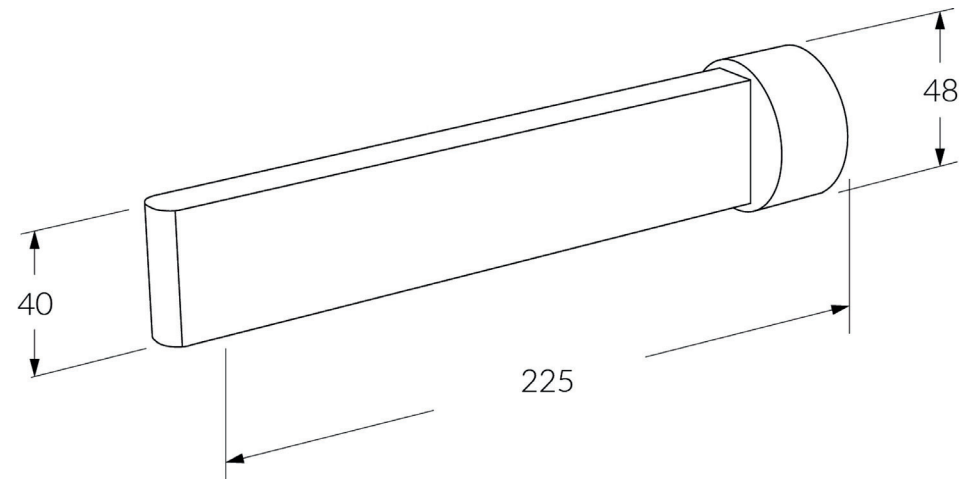

Calibre Bath outlet 225mm

SUSSEX

Product code

CBO225

Product features

- Designed and manufactured in Australia
- All brass construction
- Retro fitable
- Available in a range of high quality, durable finishes inc. LUXPVD®
- Minimal, refined design to complement any contemporary space
- Matching tapware and showers