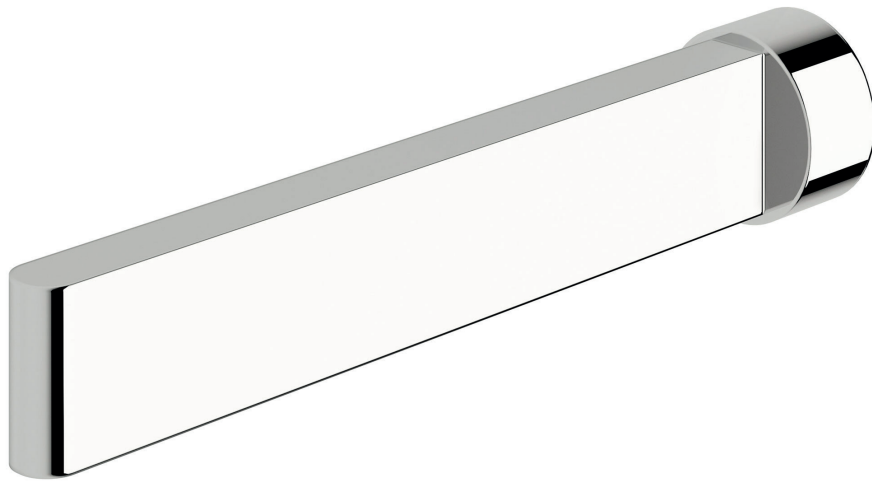

Calibre Bath outlet 225mm

SUSSEX

Product code

CBO225

Product features

- Designed and manufactured in Australia
- All brass construction
- Retro fitable
- Available in a range of high quality, durable finishes inc. LUXPVD®
- Minimal, refined design to complement any contemporary space
- Matching tapware and showers