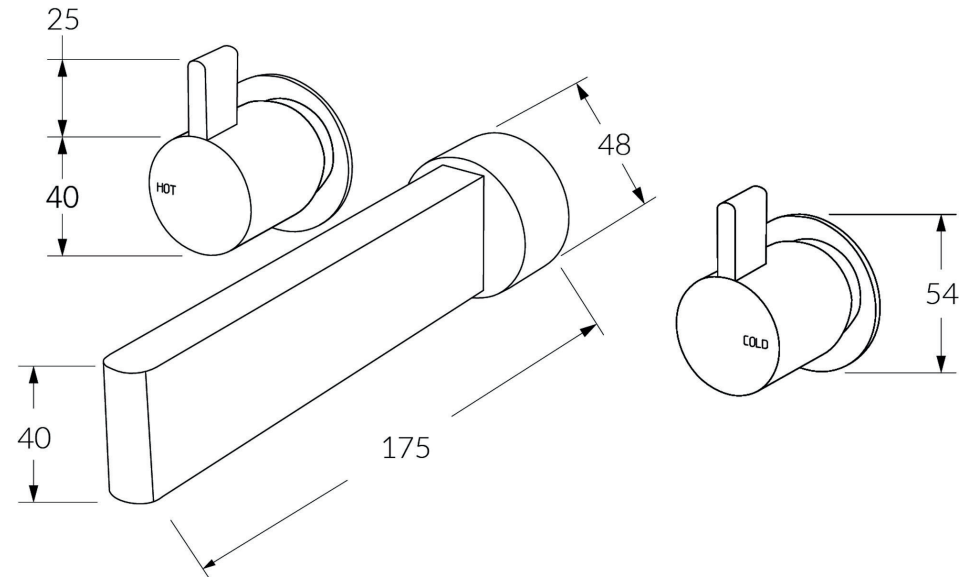

Calibre Bath set 175mm

SUSSEX

Product code

CBS175

Product features

- Designed and manufactured in Australia
- All brass construction
- 1/2 turn ceramic disc spindles
- Fixed handle lever
- Retro fitable
- Available in a range of high quality, durable finishes inc. LUXPVD®
- Minimal, refined design to complement any contemporary space
- Matching tapware and showers

Warranty

15 Year overall warranty.
Refer to Warranty sheet for specific information.

Pressure rating

300 - 500kPa

Temperature rating

1 - 65°C

BATHROOM COLLECTIVE

Phone Number: (02) 9011-5711