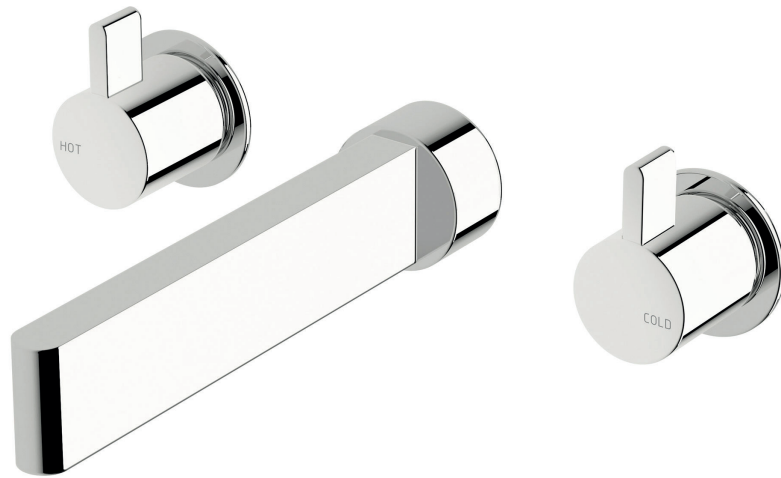

# Calibre Bath set 175mm

## Product code

CBS175

## Product features

- Designed and manufactured in Australia
- All brass construction
- 1/2 turn ceramic disc spindles
- Fixed handle lever
- Retro fitable
- Available in a range of high quality, durable finishes inc. LUXPVD®
- Minimal, refined design to complement any contemporary space
- Matching tapware and showers