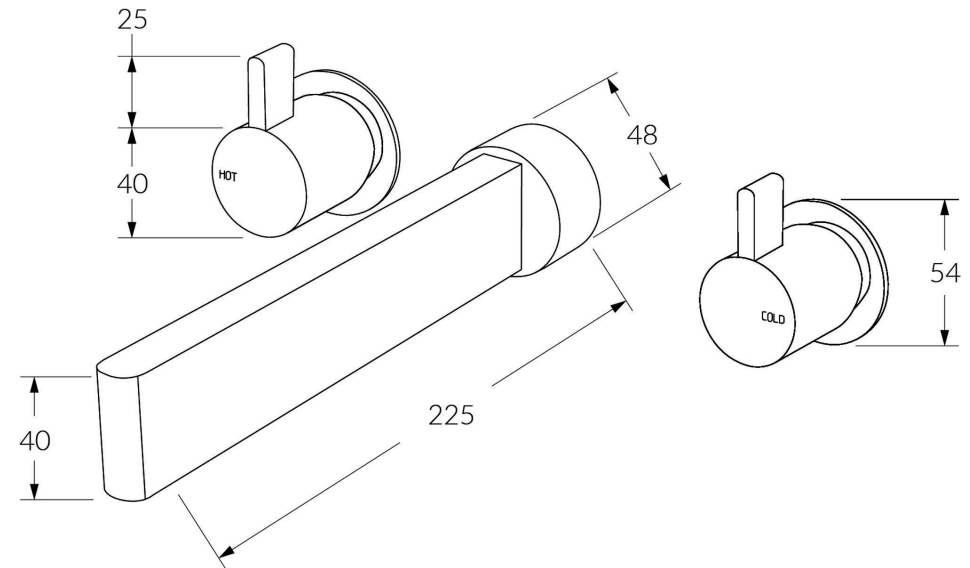

Calibre Bath set 225mm

SUSSEX

Product code

CBS225

Product features

- Designed and manufactured in Australia
- All brass construction
- 1/2 turn ceramic disc spindles
- Fixed handle lever
- Retro fitable
- Available in a range of high quality, durable finishes inc. LUXPVD®
- Minimal, refined design to complement any contemporary space
- Matching tapware and showers

Warranty

15 Year overall warranty.
Refer to Warranty sheet for specific information.

Pressure rating

300 - 500kPa

Temperature rating

1 - 65°C

BATHROOM COLLECTIVE

Phone Number: (02) 9011-5711