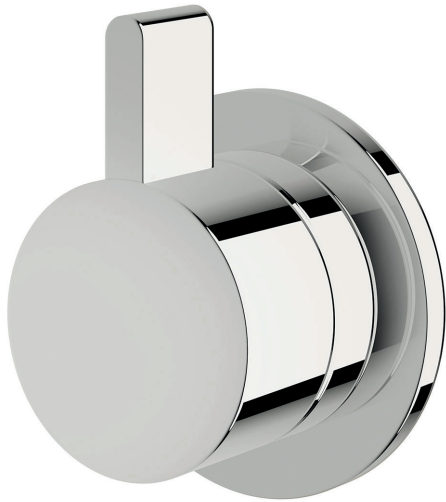

# Calibre Diverter

# SUSSEX

## Product code

CDIV

## Product features

- Designed and manufactured in Australia
- All brass construction
- Fixed handle lever
- Dial operating diverter
- Available in a range of high quality, durable finishes inc. LUXPVD®
- Minimal, refined design to complement any contemporary space
- Matching tapware and showers