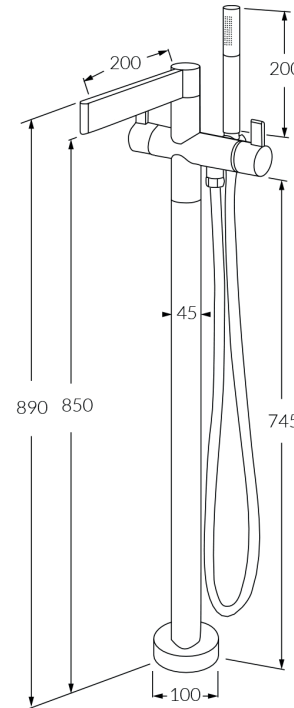

Calibre Floormount mixer with hand shower

SUSSEX

BATHROOM COLLECTIVE

Phone Number: (02) 9011-5711

Product code

CFMHST

Product features

- Designed and manufactured in Australia
- All brass construction
- Fixed handle lever
- Swivel outlet
- 35mm ceramic disc cartridge
- Sussex floormount fixing valve
- Available in a range of high quality, durable finishes inc. LUXPVD®
- Minimal, refined design to complement any contemporary space
- Matching tapware and showers