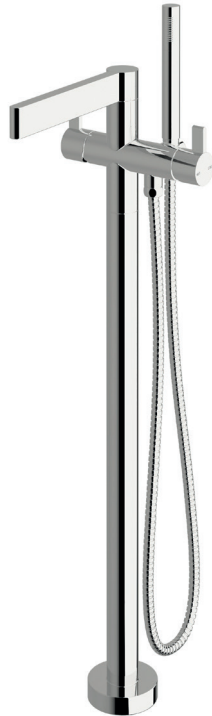

Calibre Floormount mixer with hand shower

SUSSEX

BATHROOM COLLECTIVE

Phone Number: (02) 9011-5711

Product code

CFMHST

Product features

- Designed and manufactured in Australia
- All brass construction
- Fixed handle lever
- Swivel outlet
- 35mm ceramic disc cartridge
- Sussex floormount fixing valve
- Available in a range of high quality, durable finishes inc. LUXPVD®
- Minimal, refined design to complement any contemporary space
- Matching tapware and showers