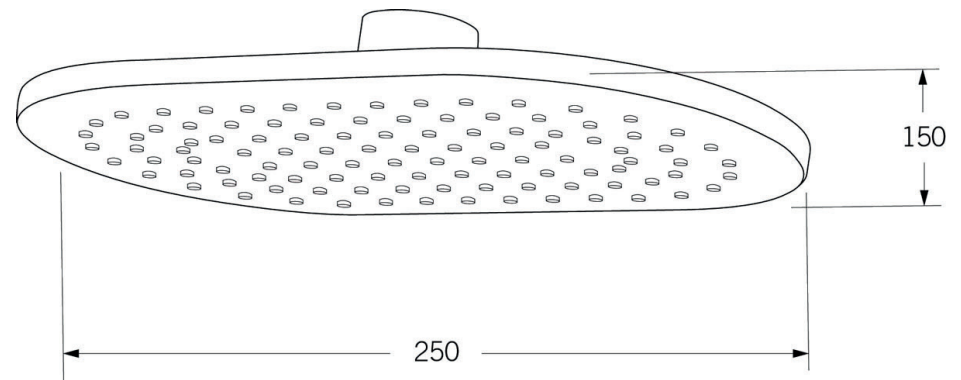

Calibre Shower head oval 250mm

SUSSEX

BATHROOM COLLECTIVE

Phone Number: (02) 9011-5711

Product code

CSHO250

Product features

- Designed and manufactured in Australia
- All brass construction
- Swivel ball joint
- Retro fitable
- Available in a range of high quality, durable finishes inc. LUXPVD®
- Minimal, refined design to complement any contemporary space
- Matching tapware and showers

Warranty

15 Years
Shower head and arm.
3 years for rail showers.
2 years for shower hoses.

Pressure rating

300 - 500kPa

Temperature rating

1 - 65°C

WELS rating

3 star - 8.5lt/min