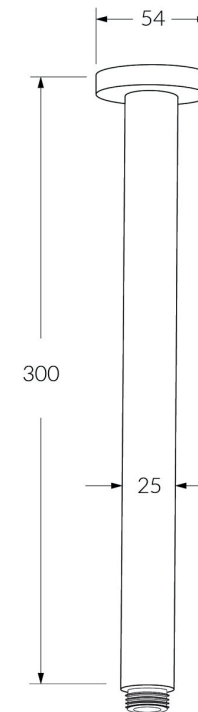

Calibre Vertical shower arm 300mm

SUSSEX

Product code

CVSA300

Product features

- Designed and manufactured in Australia
- All brass construction
- Retro fitable
- Customisable
- Available in a range of high quality, durable finishes inc. LUXPVD®
- Minimal, refined design to complement any contemporary space
- Matching tapware and showers

Warranty

15 Years
Shower head and arm.
3 years for rail showers.
2 years for shower hoses.

Pressure rating

300 - 500kPa

Temperature rating

1 - 65°C

BATHROOM COLLECTIVE

Phone Number: (02) 9011-5711