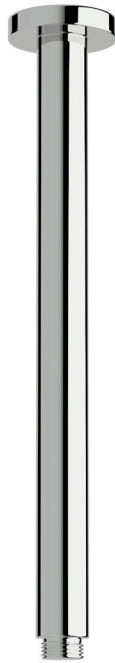

Calibre Vertical shower arm 300mm

SUSSEX

Product code

CVSA300

Product features

- Designed and manufactured in Australia
- All brass construction
- Retro fitable
- Customisable
- Available in a range of high quality, durable finishes inc. LUXPVD®
- Minimal, refined design to complement any contemporary space
- Matching tapware and showers

Warranty

15 Years
Shower head and arm.
3 years for rail showers.
2 years for shower hoses.

Pressure rating

300 - 500kPa

Temperature rating

1 - 65°C

BATHROOM COLLECTIVE

Phone Number: (02) 9011-5711