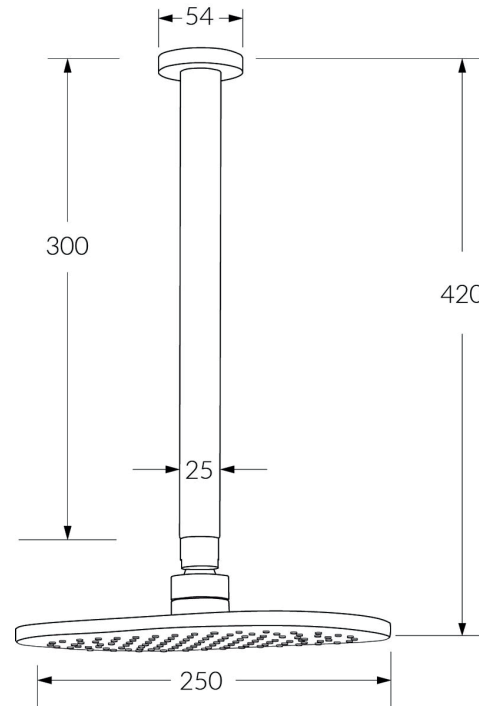

Calibre Vertical shower 300mm

SUSSEX

BATHROOM COLLECTIVE

Phone Number: (02) 9011-5711

Product code

CVSH300

Product features

- Designed and manufactured in Australia
- All brass construction
- Swivel ball joint
- Retro fitable
- Customisable
- Available in a range of high quality, durable finishes inc. LUXPVD®
- Minimal, refined design to complement any contemporary space
- Matching tapware and showers

Warranty

15 Years
Shower head and arm.
3 years for rail showers.
2 years for shower hoses.

Pressure rating

300 - 500kPa

Temperature rating

1 - 65°C

WELS rating

3 star - 8.5lt/min