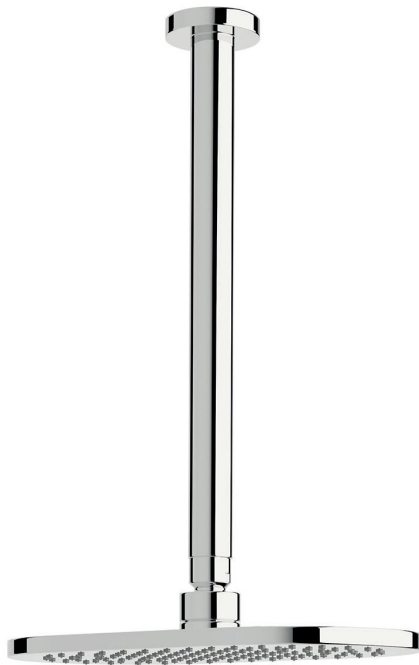

# Calibre Vertical shower 300mm

# SUSSEX

### Product code

CVSH300

### Product features

- Designed and manufactured in Australia
- All brass construction
- Swivel ball joint
- Retro fitable
- Customisable
- Available in a range of high quality, durable finishes inc. LUXPVD®
- Minimal, refined design to complement any contemporary space
- Matching tapware and showers