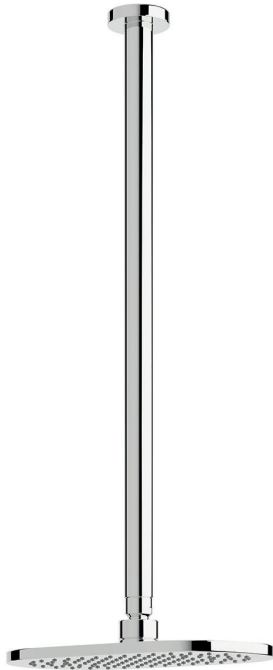

# Calibre Vertical shower 500mm

# SUSSEX

### Product code

CVSH500

### Product features

- Designed and manufactured in Australia
- All brass construction
- Swivel ball joint
- Retro fitable
- Customisable
- Available in a range of high quality, durable finishes inc. LUXPVD®
- Minimal, refined design to complement any contemporary space
- Matching tapware and showers