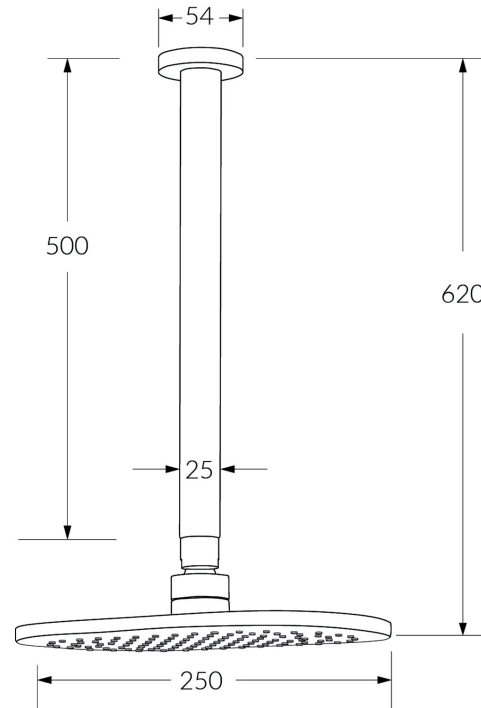

Calibre Vertical shower 500mm

SUSSEX

BATHROOM COLLECTIVE

Phone Number: (02) 9011-5711

Product code

CVSH500

Product features

- Designed and manufactured in Australia
- All brass construction
- Swivel ball joint
- Retro fitable
- Customisable
- Available in a range of high quality, durable finishes inc. LUXPVD®
- Minimal, refined design to complement any contemporary space
- Matching tapware and showers

Warranty

15 Years
Shower head and arm.
3 years for rail showers.
2 years for shower hoses.

Pressure rating

300 - 500kPa

Temperature rating

1 - 65°C

WELS rating

3 star - 8.5lt/min