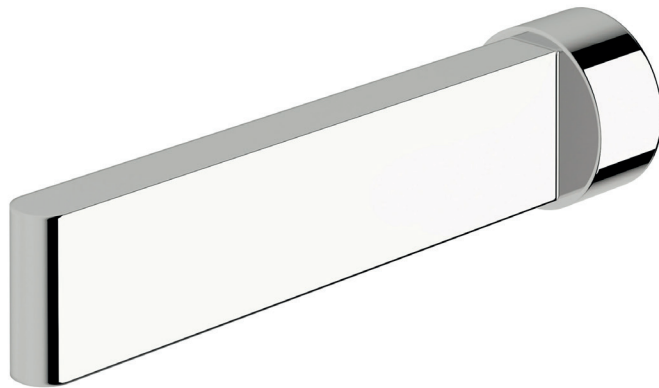

Calibre Wall basin outlet 175mm

SUSSEX

Product code

CWBO175

Product features

- Designed and manufactured in Australia
- All brass construction
- Retro fitable
- Available in a range of high quality, durable finishes inc. LUXPVD®
- Minimal, refined design to complement any contemporary space
- Matching tapware and showers