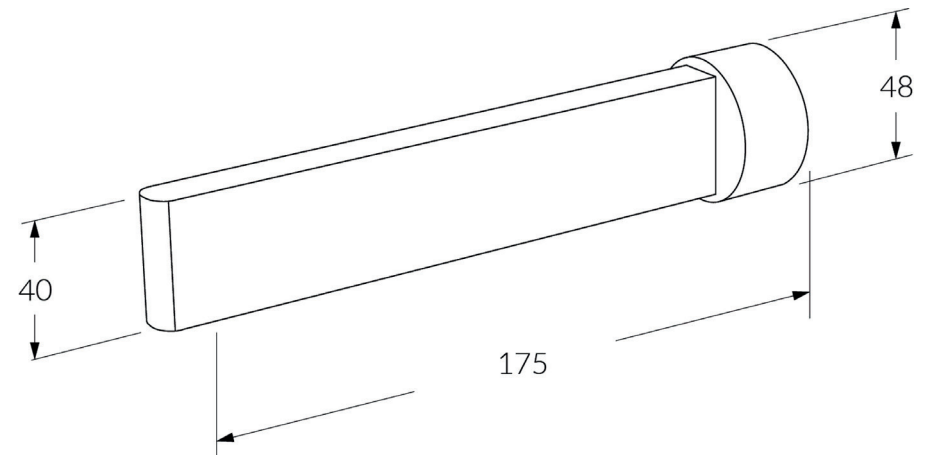

Calibre Wall basin outlet 175mm

SUSSEX

Product code

CWBO175

Product features

- Designed and manufactured in Australia
- All brass construction
- Retro fitable
- Available in a range of high quality, durable finishes inc. LUXPVD®
- Minimal, refined design to complement any contemporary space
- Matching tapware and showers