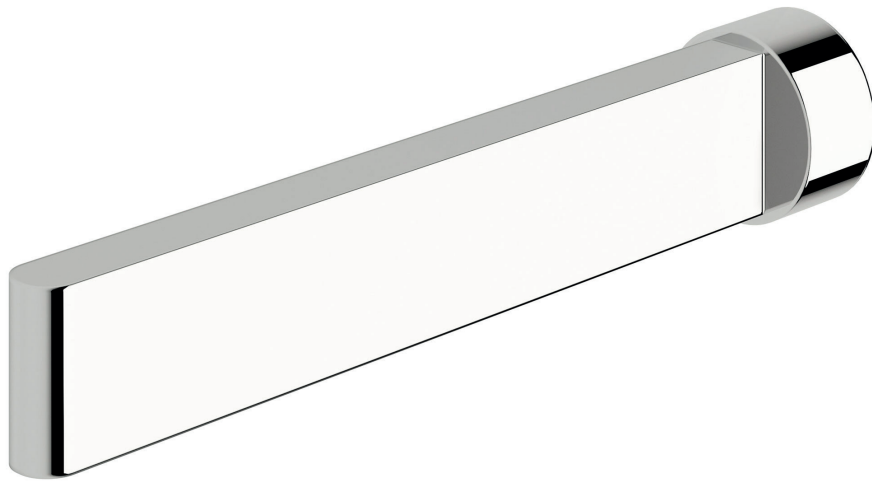

# Calibre Wall basin outlet 225mm

### Product code

CWBO225

### Product features

- Designed and manufactured in Australia
- All brass construction
- Retro fitable
- Available in a range of high quality, durable finishes inc. LUXPVD®
- Minimal, refined design to complement any contemporary space
- Matching tapware and showers