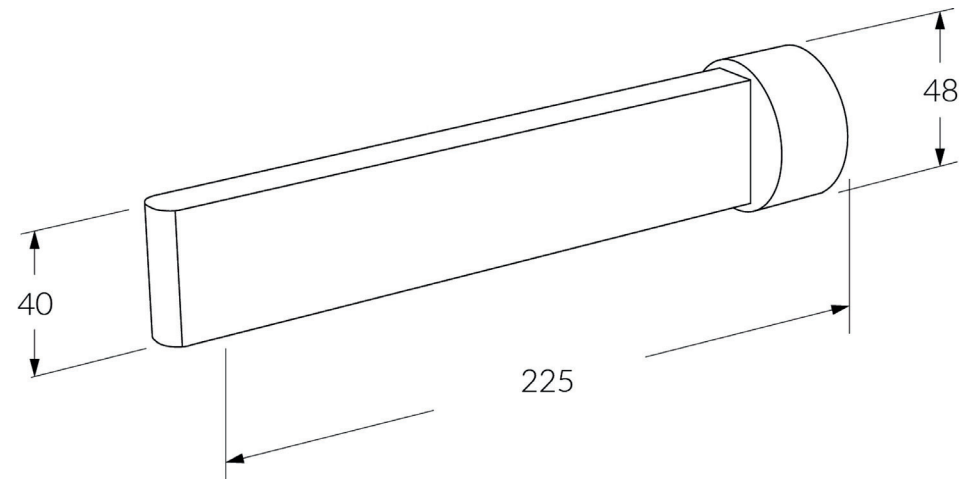

Calibre Wall basin outlet 225mm

SUSSEX

Product code

CWBO225

Product features

- Designed and manufactured in Australia
- All brass construction
- Retro fitable
- Available in a range of high quality, durable finishes inc. LUXPVD®
- Minimal, refined design to complement any contemporary space
- Matching tapware and showers

Warranty

15 Year overall warranty.
Refer to Warranty sheet for specific information.

Pressure rating

300 - 500kPa

Temperature rating

1 - 65°C

WELS rating

5 star - 5lt/min

BATHROOM COLLECTIVE

Phone Number: (02) 9011-5711