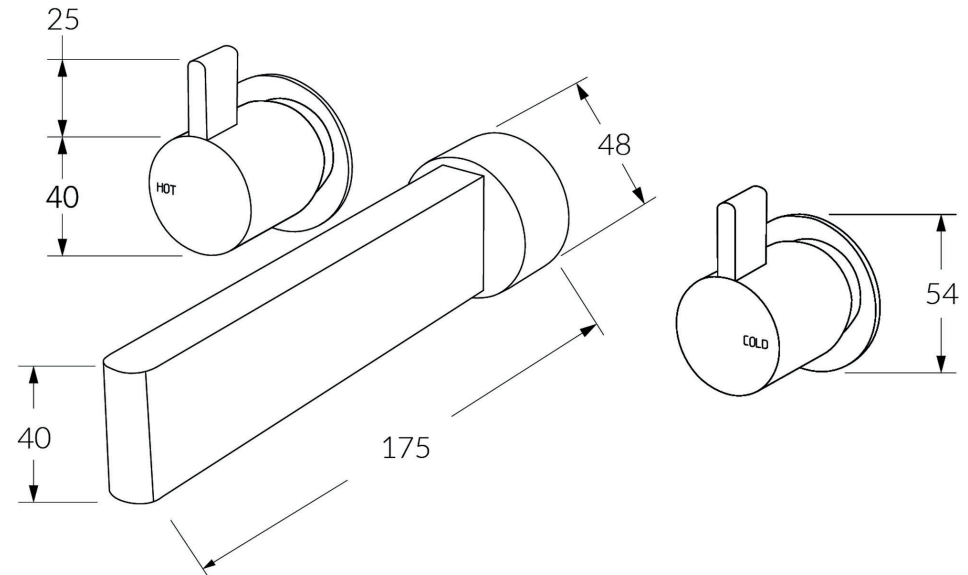

Calibre Wall basin set 175mm

SUSSEX

Product code

CWBS175

Product features

- Designed and manufactured in Australia
- All brass construction
- 1/2 turn ceramic disc spindles
- Fixed handle lever
- Retro fitable
- Available in a range of high quality, durable finishes inc. LUXPVD®
- Minimal, refined design to complement any contemporary space
- Matching tapware and showers