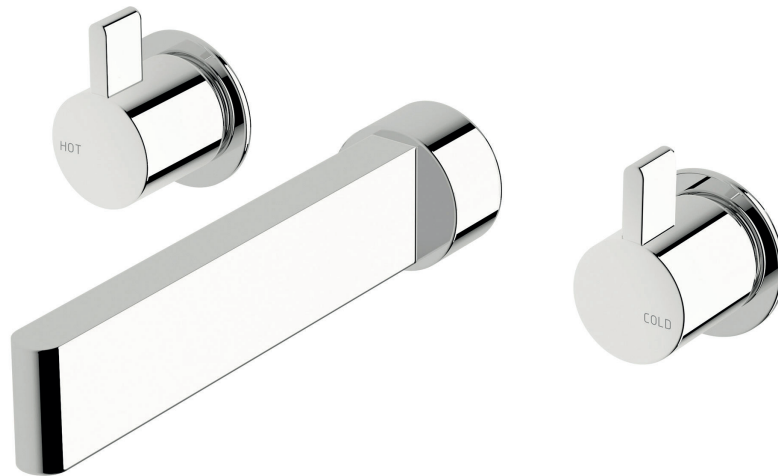

Calibre Wall basin set 175mm

SUSSEX

Product code

CWBS175

Product features

- Designed and manufactured in Australia
- All brass construction
- 1/2 turn ceramic disc spindles
- Fixed handle lever
- Retro fitable
- Available in a range of high quality, durable finishes inc. LUXPVD®
- Minimal, refined design to complement any contemporary space
- Matching tapware and showers