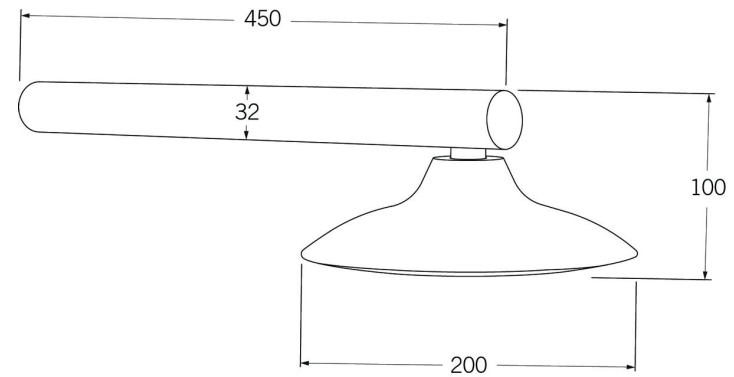

Monsoon Horizontal shower

SUSSEX

BATHROOM COLLECTIVE

Phone Number: (02) 9011-5711

Product code

MSHAHSS

Product features

- Designed and manufactured in Australia
- 316 marine grade stainless steel
- Retro fitable
- Minimal, refined design to complement any contemporary space
- Matching tapware and showers