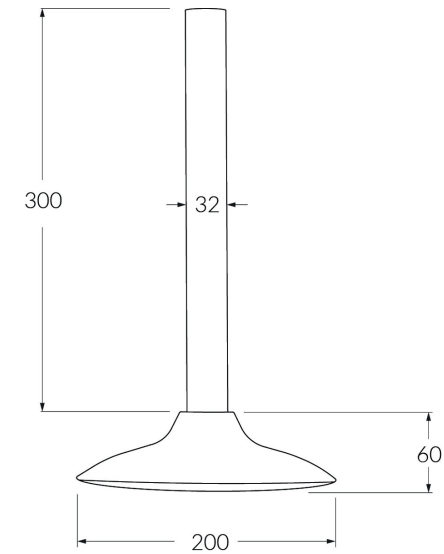

Monsoon Vertical shower 300mm

SUSSEX

BATHROOM COLLECTIVE

Phone Number: (02) 9011-5711

Product code

MSHAVSS3

Product features

- Designed and manufactured in Australia
- 316 marine grade stainless steel
- Retro fitable
- Minimal, refined design to complement any contemporary space
- Matching tapware and showers