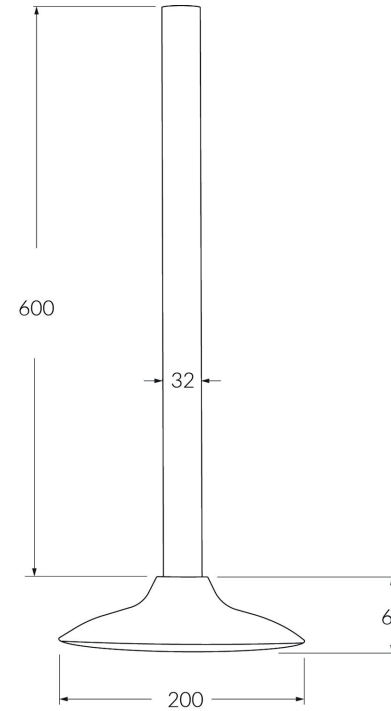

Monsoon Vertical shower 600mm

SUSSEX

BATHROOM COLLECTIVE

Phone Number: (02) 9011-5711

Product code

MSHAVSS6

Product features

- Designed and manufactured in Australia
- 316 marine grade stainless steel
- Retro fitable
- Minimal, refined design to complement any contemporary space
- Matching tapware and showers