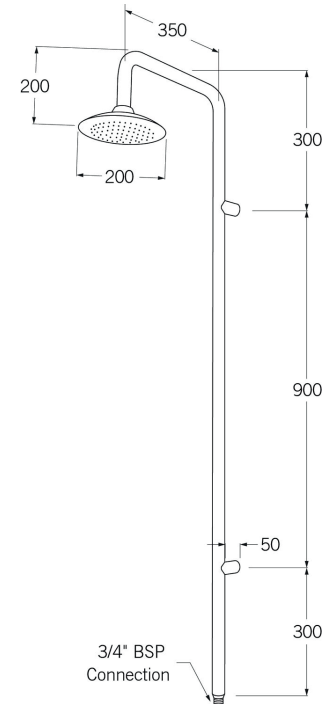

Monsoon Column shower cold

SUSSEX

Product code

MSHM100SS

Product features

- Designed and manufactured in Australia
- 316 marine grade stainless steel
- Minimal, refined design to complement any contemporary space
- Matching tapware and showers

sussex taps.com.au

BATHROOM COLLECTIVE

Phone Number: (02) 9011-5711

AS/NZS 3718:2005
LIC. 20081

While we aim to ensure the specifications shown are correct at time of printing, Sussex Taps reserves the right to make modifications without prior notice. Always use the physical product for accurate measurements. Dimensions are subject to change without notice. All measurements are shown in millimetres.