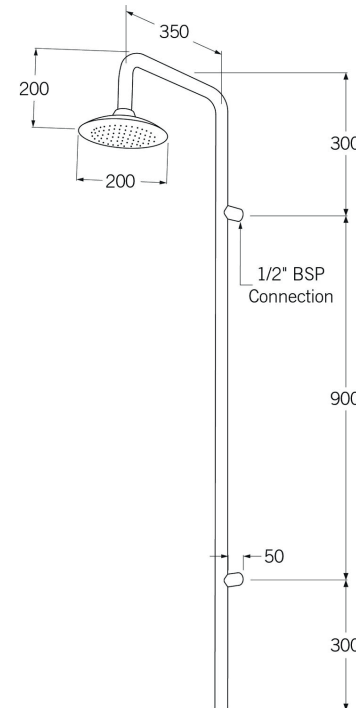

Monsoon Column shower hot/cold

SUSSEX

BATHROOM COLLECTIVE

Phone Number: (02) 9011-5711

Product code

MSHM500SS

Product features

- Designed and manufactured in Australia
- 316 marine grade stainless steel
- Minimal, refined design to complement any contemporary space
- Matching tapware and showers