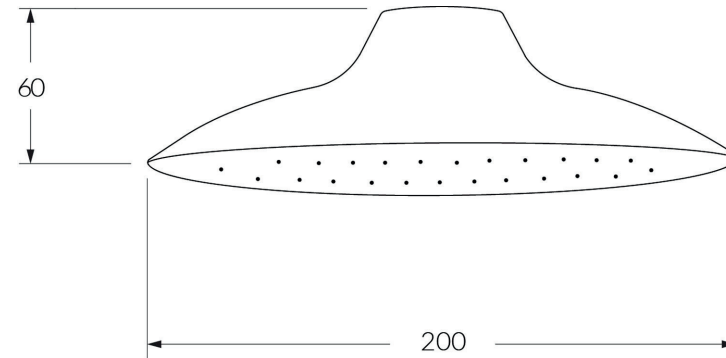

Monsoon Shower rose

SUSSEX

BATHROOM COLLECTIVE

Phone Number: (02) 9011-5711

Product code

MSHR2SS

Product features

- Designed and manufactured in Australia
- 316 marine grade stainless steel
- Minimal, refined design to complement any contemporary space
- Matching tapware and showers