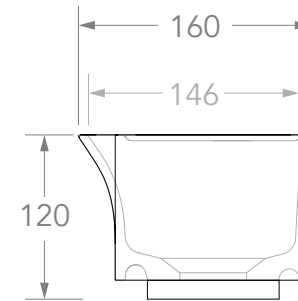

* 20DIA WALL MOUNTING
BOSSSES

BATHROOM COLLECTIVE

Phone Number: (02) 9011-5711

PRODUCT:	HALO
SIZE:	450W x 160D x 100H
CODE:	TOPSHAL45WGLTH (LEFT OFFSET) / TOPSHAL45WGRTH (RIGHT OFFSET)**
VERSION: 04	DATE: 16/10/2023

CAPACITY:	1L TO RIM
STYLE:	WALL BASIN, OFFSET BOWL (LEFT SHOWN)
MATERIAL:	SOLID SURFACE
FINISH:	GLOSS WHITE
TAP HOLE:	1 TAP HOLE

NOTES:

DIMENSIONS ARE NOMINAL. DO NOT DRILL OR ROUGH IN UNTIL YOU HAVE RECEIVED AND MEASURED YOUR PRODUCT. ALL DIMENSIONS ARE IN MILLIMETRES. DO NOT MEASURE FROM DRAWING.
BASIN SUITS 32MM WASTE. ADP UNIVERSAL PLUG AND WASTE RECOMMENDED (SOLD SEPARATELY).
* THIS BASIN CAN BE WALL MOUNTED. FIXINGS NOT INCLUDED.
** LEFT OFFSET PICTURED. RIGHT OFFSET IS THE SAME, BUT MIRRORED.