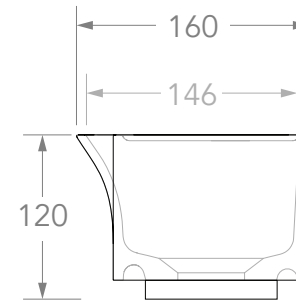

* 20DIA WALL MOUNTING
BOSSSES

BATHROOM COLLECTIVE

Phone Number: (02) 9011-5711

PRODUCT:	HALO
SIZE:	450W x 160D x 100H
CODE:	TOPSHAL45WGLTH (LEFT OFFSET) / TOPSHAL45WGRTH (RIGHT OFFSET)**
VERSION: 04	DATE: 16/10/2023

CAPACITY:	1L TO RIM
STYLE:	WALL BASIN, OFFSET BOWL (LEFT SHOWN)
MATERIAL:	SOLID SURFACE
FINISH:	GLOSS WHITE
TAP HOLE:	1 TAP HOLE

NOTES:

DIMENSIONS ARE NOMINAL. DO NOT DRILL OR ROUGH IN UNTIL YOU HAVE RECEIVED AND MEASURED YOUR PRODUCT. ALL DIMENSIONS ARE IN MILLIMETRES. DO NOT MEASURE FROM DRAWING.
BASIN SUITS 32MM WASTE. ADP UNIVERSAL PLUG AND WASTE RECOMMENDED (SOLD SEPARATELY).
* THIS BASIN CAN BE WALL MOUNTED. FIXINGS NOT INCLUDED.
** LEFT OFFSET PICTURED. RIGHT OFFSET IS THE SAME, BUT MIRRORED.