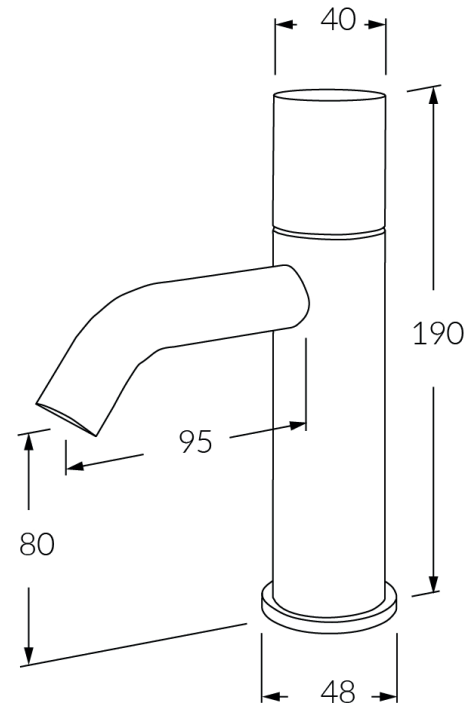

Circa Basin mixer

SUSSEX

BATHROOM COLLECTIVE

Phone Number: (02) 9011-5711

Product code

RBM

Product features

- Designed and manufactured in Australia
- All brass construction
- 25mm ceramic disc cartridge
- Retro fitable
- Available in a range of high quality, durable finishes inc. LUXPVD®
- Minimal, refined design to complement any contemporary space
- Matching tapware and showers

Warranty

15 Year overall warranty.
Refer to Warranty sheet for specific information.

Pressure rating

300 - 500kPa

Temperature rating

1 - 65°C

WELS rating

5 star - 5lt/min