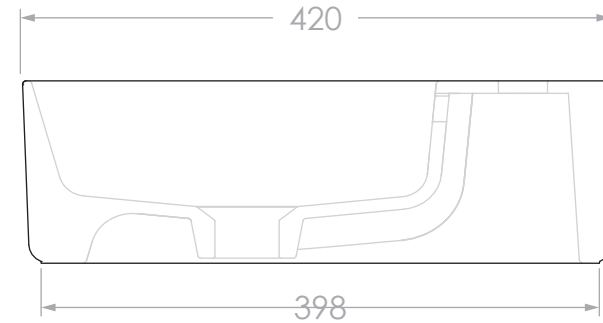

5L CAPACITY TO OVERFLOW

BATHROOM COLLECTIVE

Phone Number: (02) 9011-5711

PRODUCT:	JILL BASIN
SIZE:	420W x 420D x 130H
CODE:	TOPCJIL4242*
VERSION: 01	DATE: 02/07/2024

CAPACITY:	5L TO OVERFLOW
STYLE:	ABOVE COUNTER
MATERIAL:	CERAMIC
FINISH:	GLOSS WHITE (TOPCJIL4242GW) MATTE WHITE (TOPCJIL4242MW)

NOTES:	DIMENSIONS ARE NOMINAL. DO NOT DRILL OR ROUGH IN UNTIL YOU HAVE RECEIVED AND MEASURED YOUR PRODUCT. ALL DIMENSIONS ARE IN MILLIMETRES. DO NOT MEASURE FROM DRAWING. BASIN SUITS 32MM WASTE. ADP UNIVERSAL PLUG AND WASTE RECOMMENDED (SOLD SEPARATELY). DUE TO THE MANUFACTURING NATURE OF CERAMICS, +/-5MM VARIATION IN SIZE AND DETAIL CAN BE EXPECTED.
--------	---