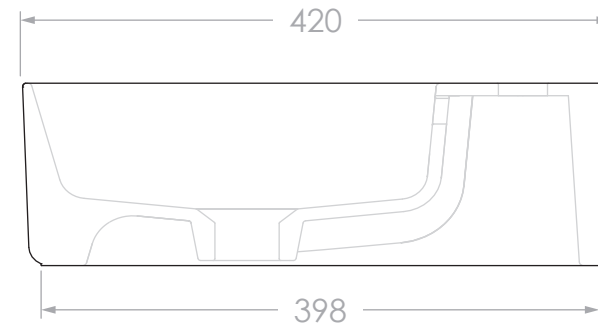

5L CAPACITY  
TO OVERFLOW

## BATHROOM COLLECTIVE

Phone Number: (02) 9011-5711

PRODUCT:	JILL BASIN
SIZE:	420W x 420D x 130H
CODE:	TOPCJIL4242*
VERSION: 01	DATE: 02/07/2024

CAPACITY:	5L TO OVERFLOW
STYLE:	ABOVE COUNTER
MATERIAL:	CERAMIC
FINISH:	GLOSS WHITE (TOPCJIL4242GW) MATTE WHITE (TOPCJIL4242MW)

NOTES:	DIMENSIONS ARE NOMINAL. DO NOT DRILL OR ROUGH IN UNTIL YOU HAVE RECEIVED AND MEASURED YOUR PRODUCT. ALL DIMENSIONS ARE IN MILLIMETRES. DO NOT MEASURE FROM DRAWING. BASIN SUITS 32MM WASTE. ADP UNIVERSAL PLUG AND WASTE RECOMMENDED (SOLD SEPARATELY). DUE TO THE MANUFACTURING NATURE OF CERAMICS, +/-5MM VARIATION IN SIZE AND DETAIL CAN BE EXPECTED.
--------	---