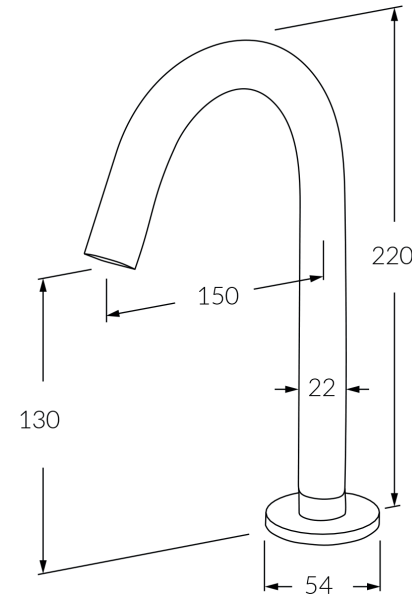

Circa Basin outlet

SUSSEX

BATHROOM COLLECTIVE

Phone Number: (02) 9011-5711

Product code

RBO

Product features

- Designed and manufactured in Australia
- All brass construction
- Swivel outlet
- Retro fitable
- Customisable
- Available in a range of high quality, durable finishes inc. LUXPVD®
- Minimal, refined design to complement any contemporary space
- Matching tapware and showers

While we aim to ensure the specifications shown are correct at time of printing, Sussex Taps reserves the right to make modifications without prior notice. Always use the physical product for accurate measurements. Dimensions are subject to change without notice. All measurements are shown in millimetres.