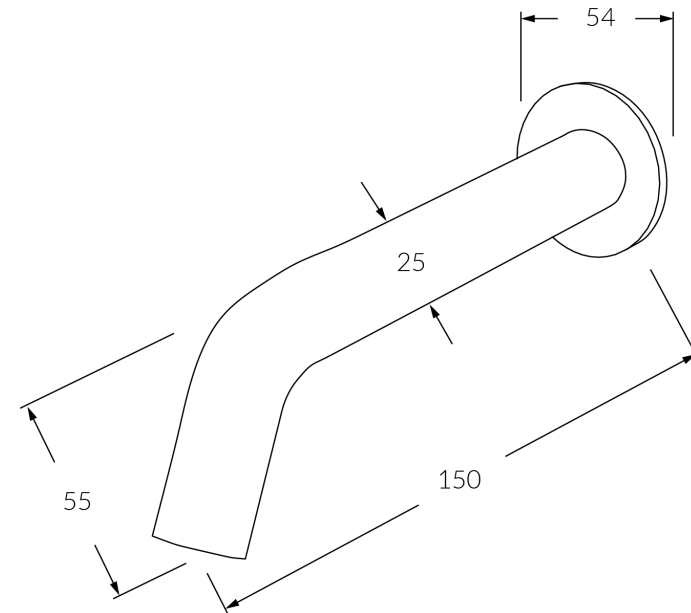

Circa Bath outlet 150mm

SUSSEX

Product code

RBO150

Product features

- Designed and manufactured in Australia
- All brass construction
- Retro fitable
- Customisable
- Available in a range of high quality, durable finishes inc. LUXPVD®
- Minimal, refined design to complement any contemporary space
- Matching tapware and showers