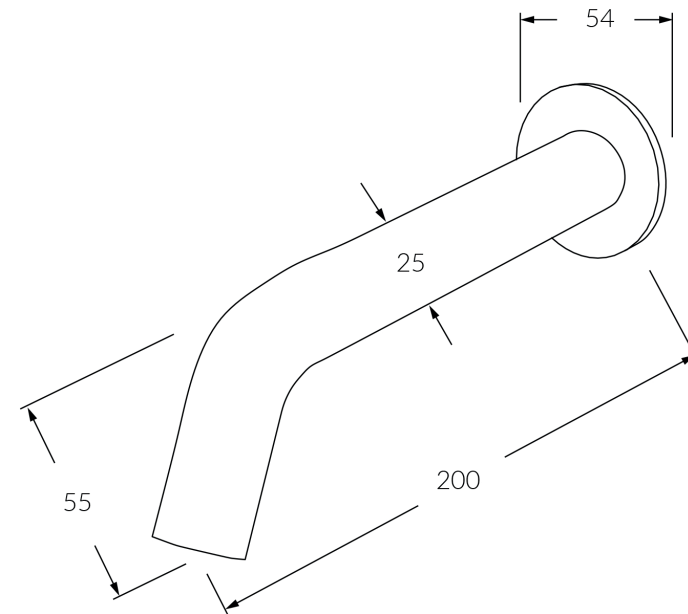

Circa Bath outlet 200mm

SUSSEX

Product code

RBO200

Product features

- Designed and manufactured in Australia
- All brass construction
- Retro fitable
- Customisable
- Available in a range of high quality, durable finishes inc. LUXPVD®
- Minimal, refined design to complement any contemporary space
- Matching tapware and showers