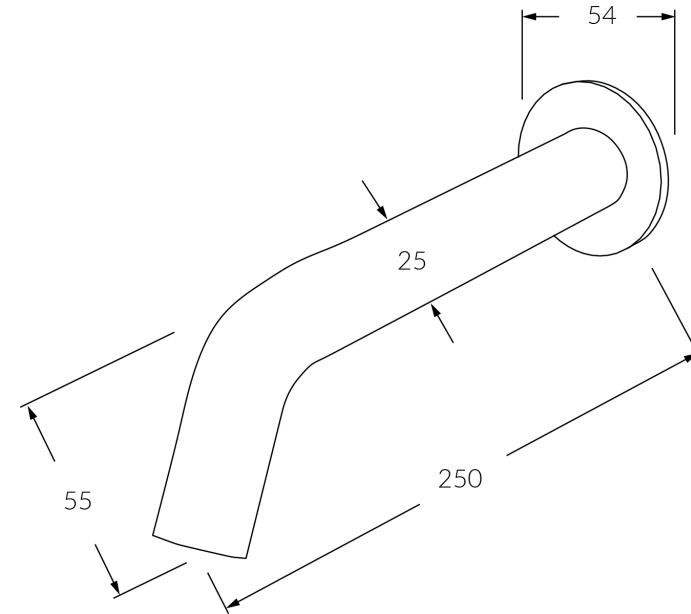

Circa Bath outlet 250mm

SUSSEX

Product code

RBO250

Product features

- Designed and manufactured in Australia
- All brass construction
- Retro fitable
- Customisable
- Available in a range of high quality, durable finishes inc. LUXPVD®
- Minimal, refined design to complement any contemporary space
- Matching tapware and showers