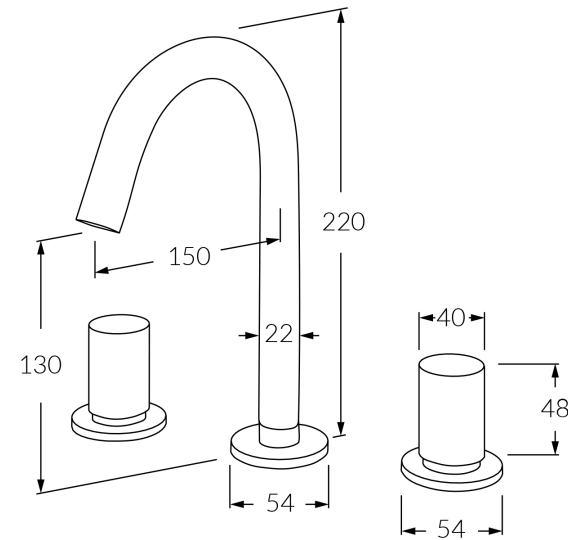

Circa Basin set

SUSSEX

BATHROOM COLLECTIVE

Phone Number: (02) 9011-5711

Product code

RBS

Product features

- Designed and manufactured in Australia
- All brass construction
- 1/2 turn ceramic disc spindles
- Swivel outlet
- Retro fitable
- Available in a range of high quality, durable finishes inc. LUXPVD®
- Minimal, refined design to complement any contemporary space
- Matching tapware and showers

Warranty

15 Year overall warranty.
Refer to Warranty sheet for specific information.

Pressure rating

300 - 500kPa

Temperature rating

1 - 65°C

WELS rating

5 star - 5lt/min

While we aim to ensure the specifications shown are correct at time of printing, Sussex Taps reserves the right to make modifications without prior notice. Always use the physical product for accurate measurements. Dimensions are subject to change without notice. All measurements are shown in millimetres.

Copyright © Sussex Taps