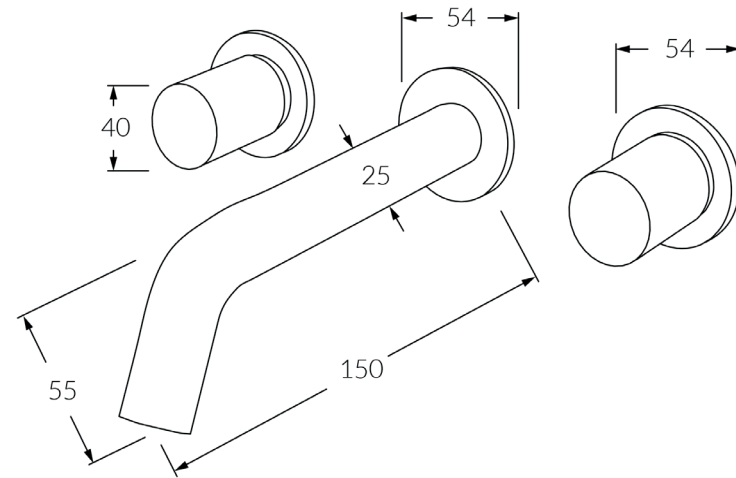

Circa Wall bath set 150mm

SUSSEX

Product code

RBS150

Product features

- Designed and manufactured in Australia
- All brass construction
- 1/2 turn ceramic disc spindles
- Retro fitable
- Customisable
- Available in a range of high quality, durable finishes inc. LUXPVD®
- Minimal, refined design to complement any contemporary space
- Matching tapware and showers

Warranty

15 Year overall warranty.
Refer to Warranty sheet for specific information.

Pressure rating

300 - 500kPa

Temperature rating

1 - 65°C

BATHROOM COLLECTIVE

Phone Number: (02) 9011-5711