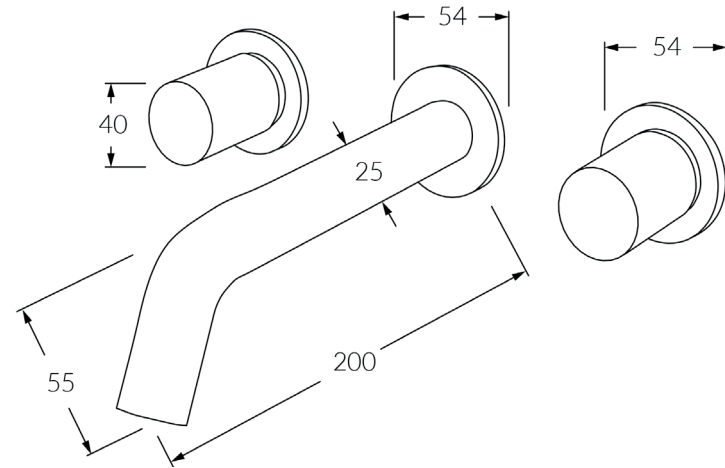

Circa Wall bath set 200mm

SUSSEX

Product code

RBS200

Product features

- Designed and manufactured in Australia
- All brass construction
- 1/2 turn ceramic disc spindles
- Retro fitable
- Customisable
- Available in a range of high quality, durable finishes inc. LUXPVD®
- Minimal, refined design to complement any contemporary space
- Matching tapware and showers